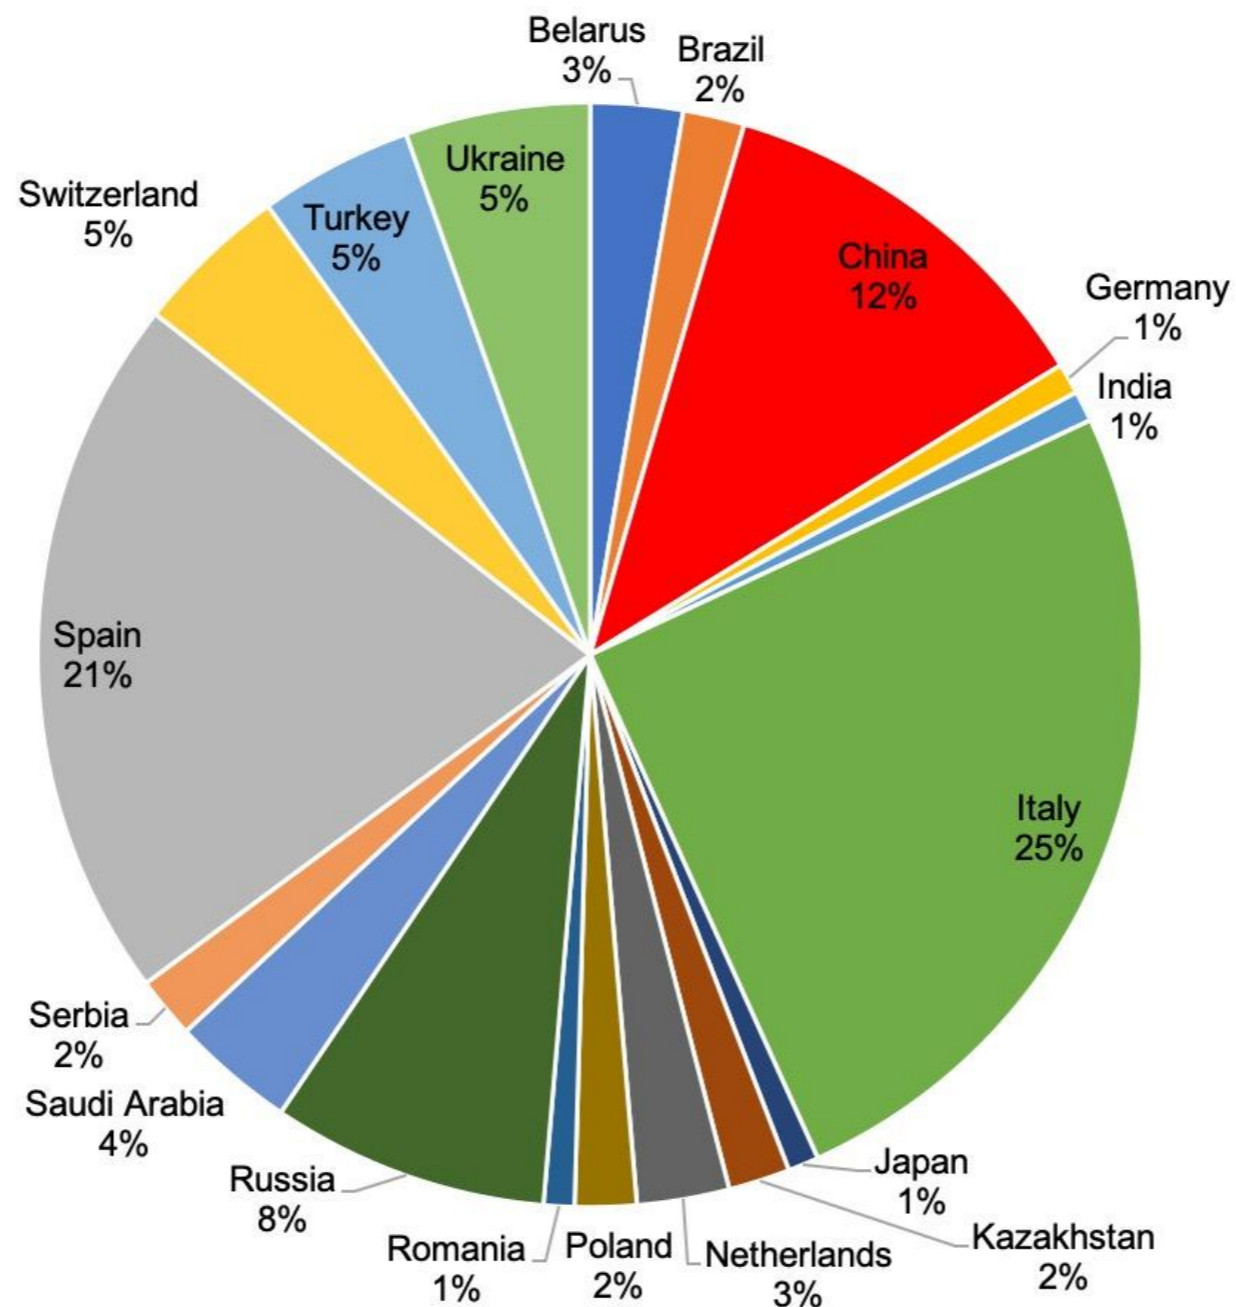

GRUPOS INTERNACIONALES

WSE Online Junior Summer Camp % Student Weeks per nationality

pepaferrer.com

info@pepaferrer.com

(+34) 680 78 97 45